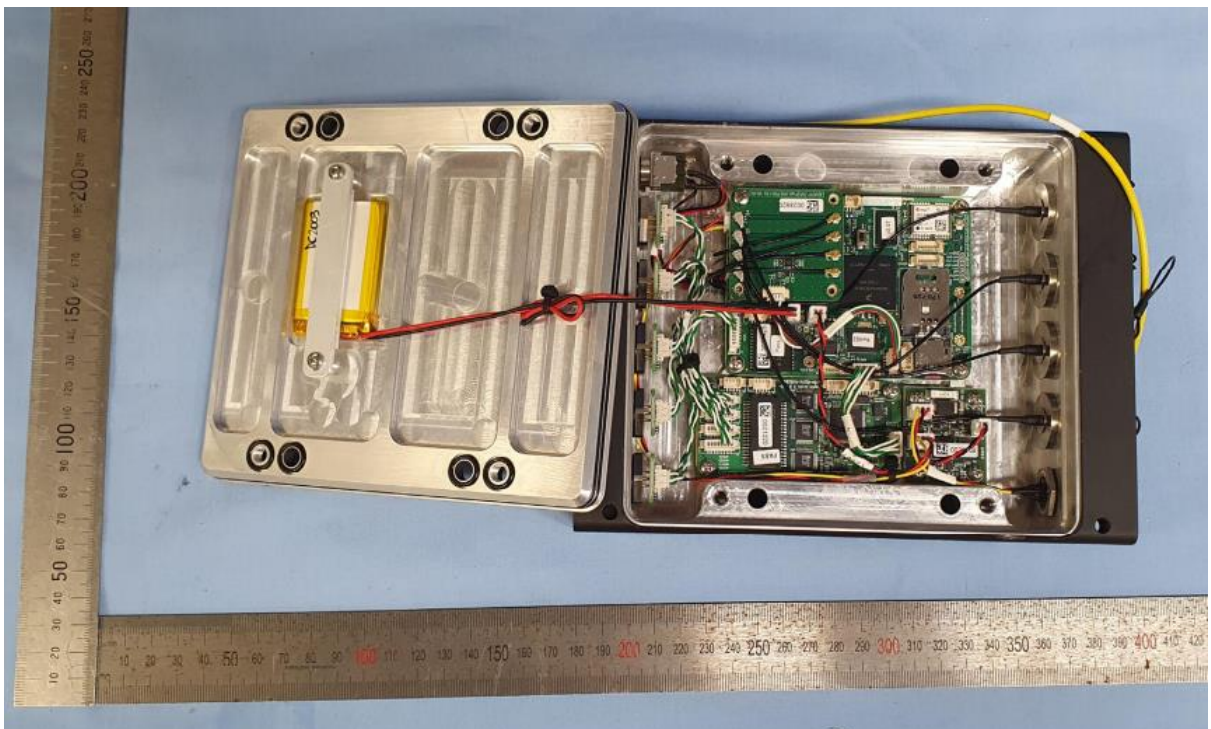

AVI 9115-12503 Side View with Compliance Plate

AVI 9115-12503 Side View with Identity Plate

Closeup of Identity and Compliance Plate

AVI 9115-12503 End View with LTE & Wi-Fi Coax and DC Power Input ports

AVI 9115-12503 End View with 5x 10/100Base-T Ethernet ports

AVI 9115-12503 Top View

AVI 9115-12503 Bottom View

AVI 9115-12503 Internal View

AVI 9115-12503 Wi-Fi Module (Mikrotik R11e-2HnD)

AVI 9115-12503 LTE Module (Telit LM940)